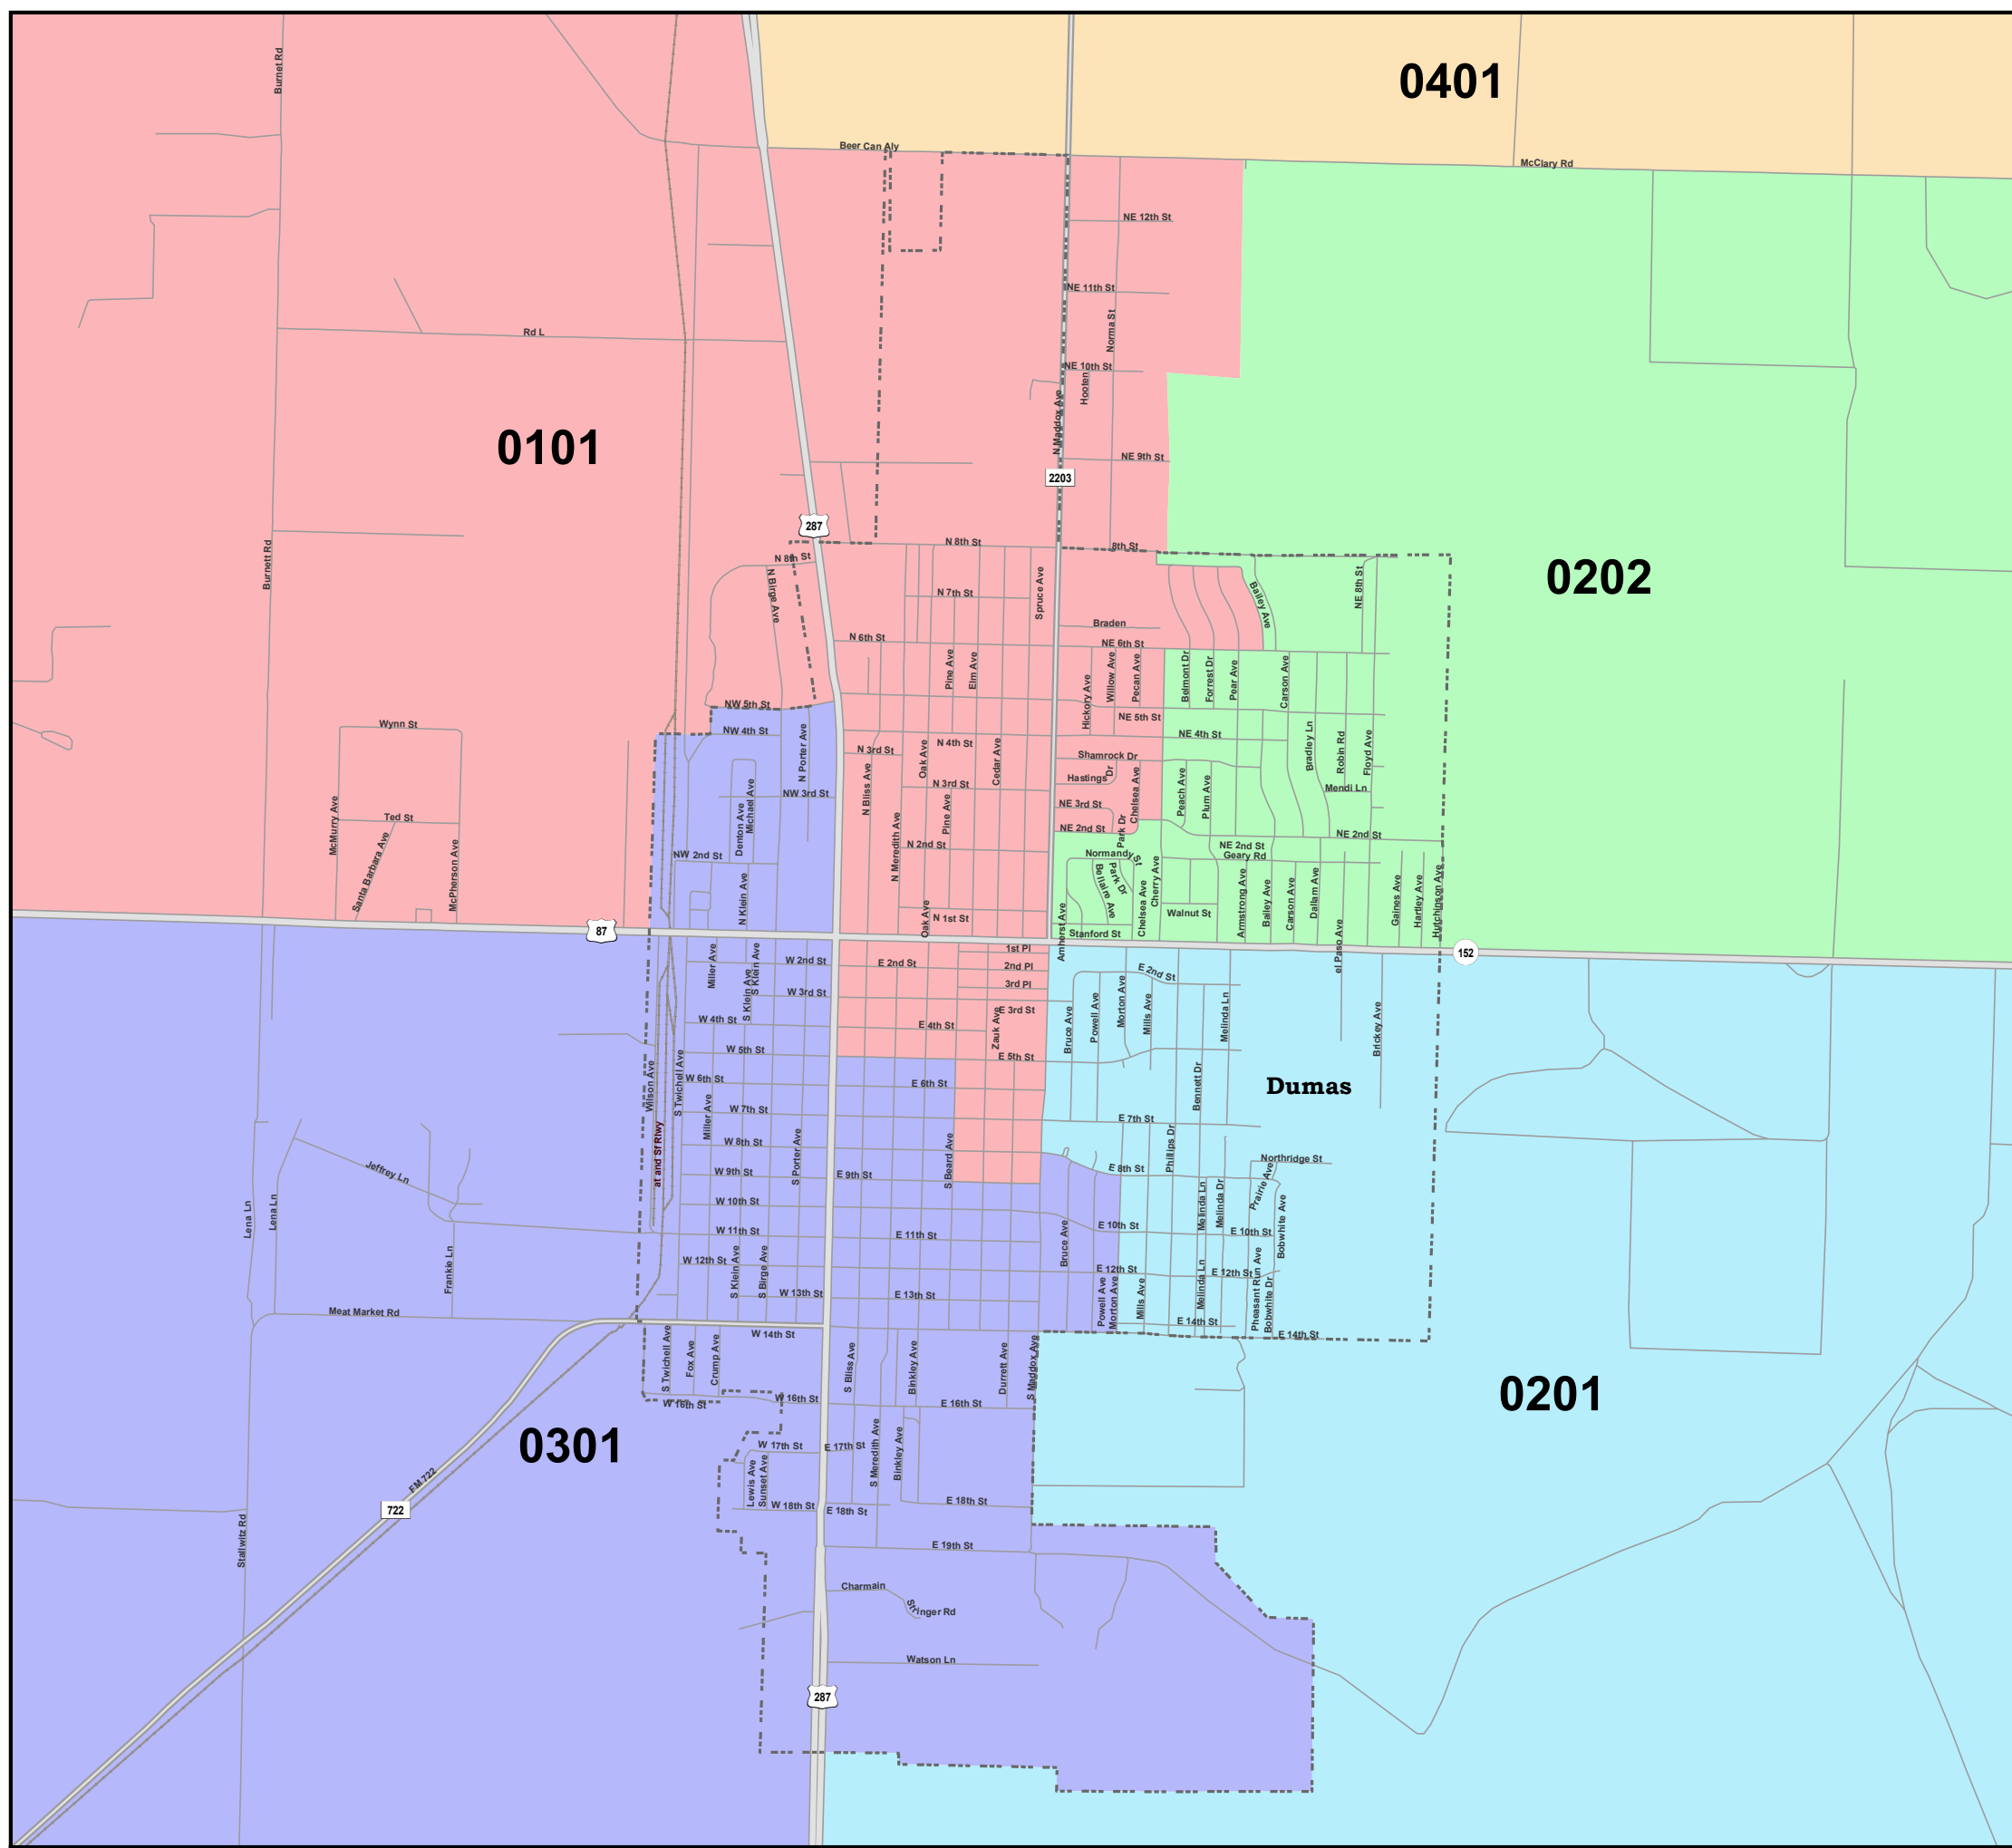

CITY OF DUMAS

Voting Precincts

-  **Cities**
-  **COUNTIES**
-  **2024 Primary Voting Precincts**

Boundaries other than for legislative, congressional, or State Board of Education districts are for informational purposes only and may be approximate.